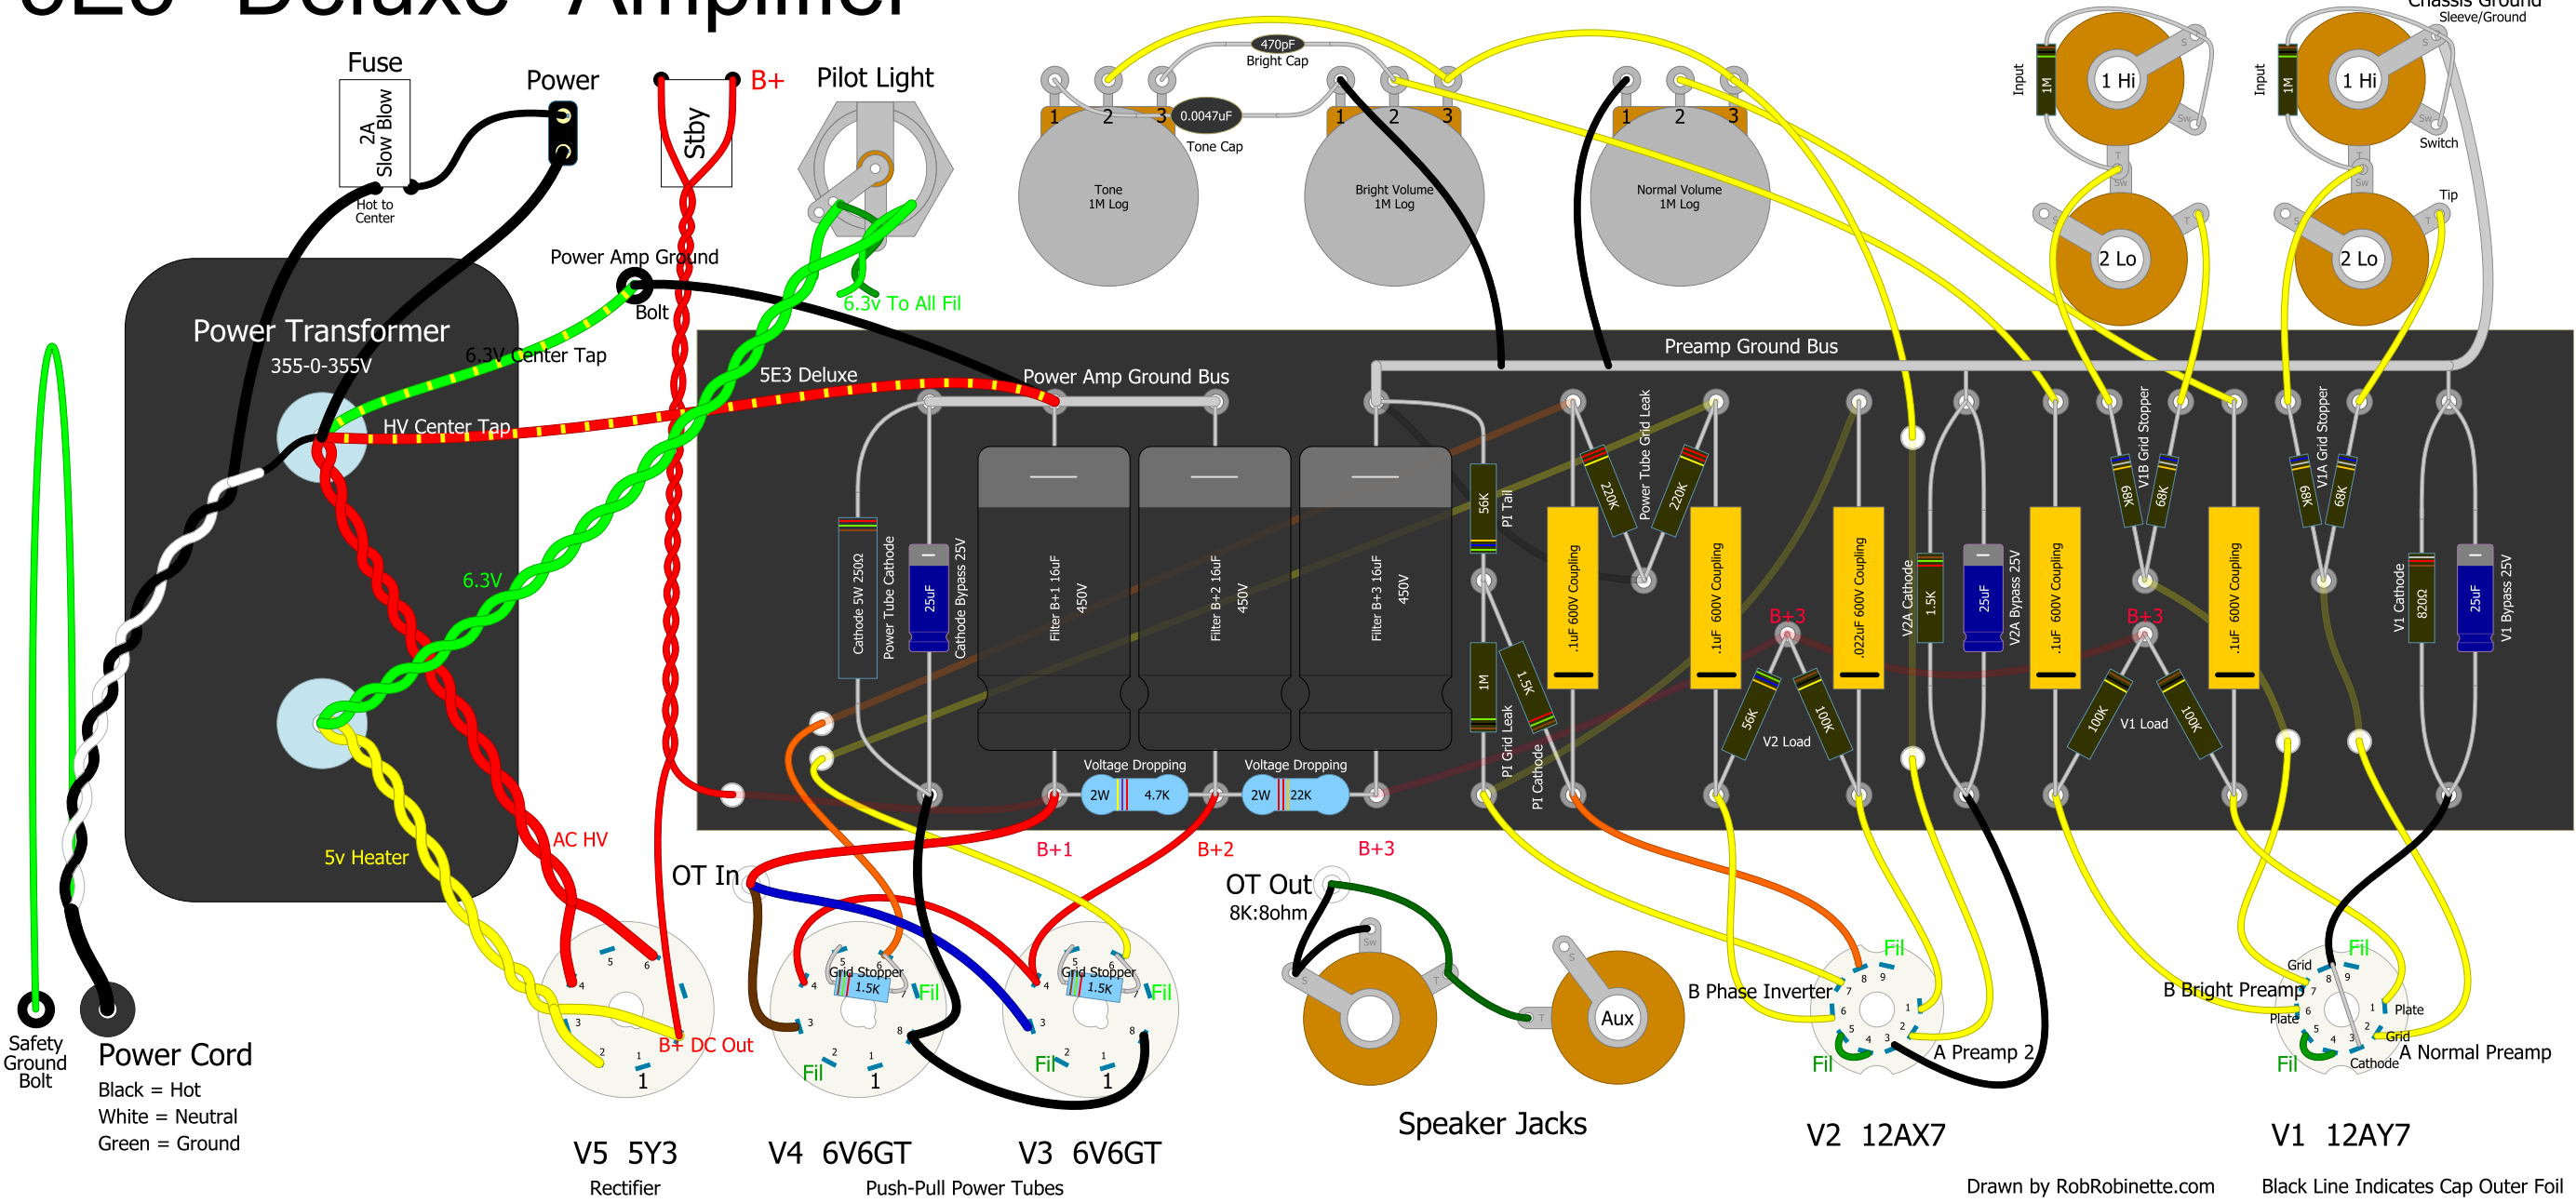

# 5E3 "Deluxe" Amplifier

Drawn by RobRobinette.com

Black Line Indicates Cap Outer Foil