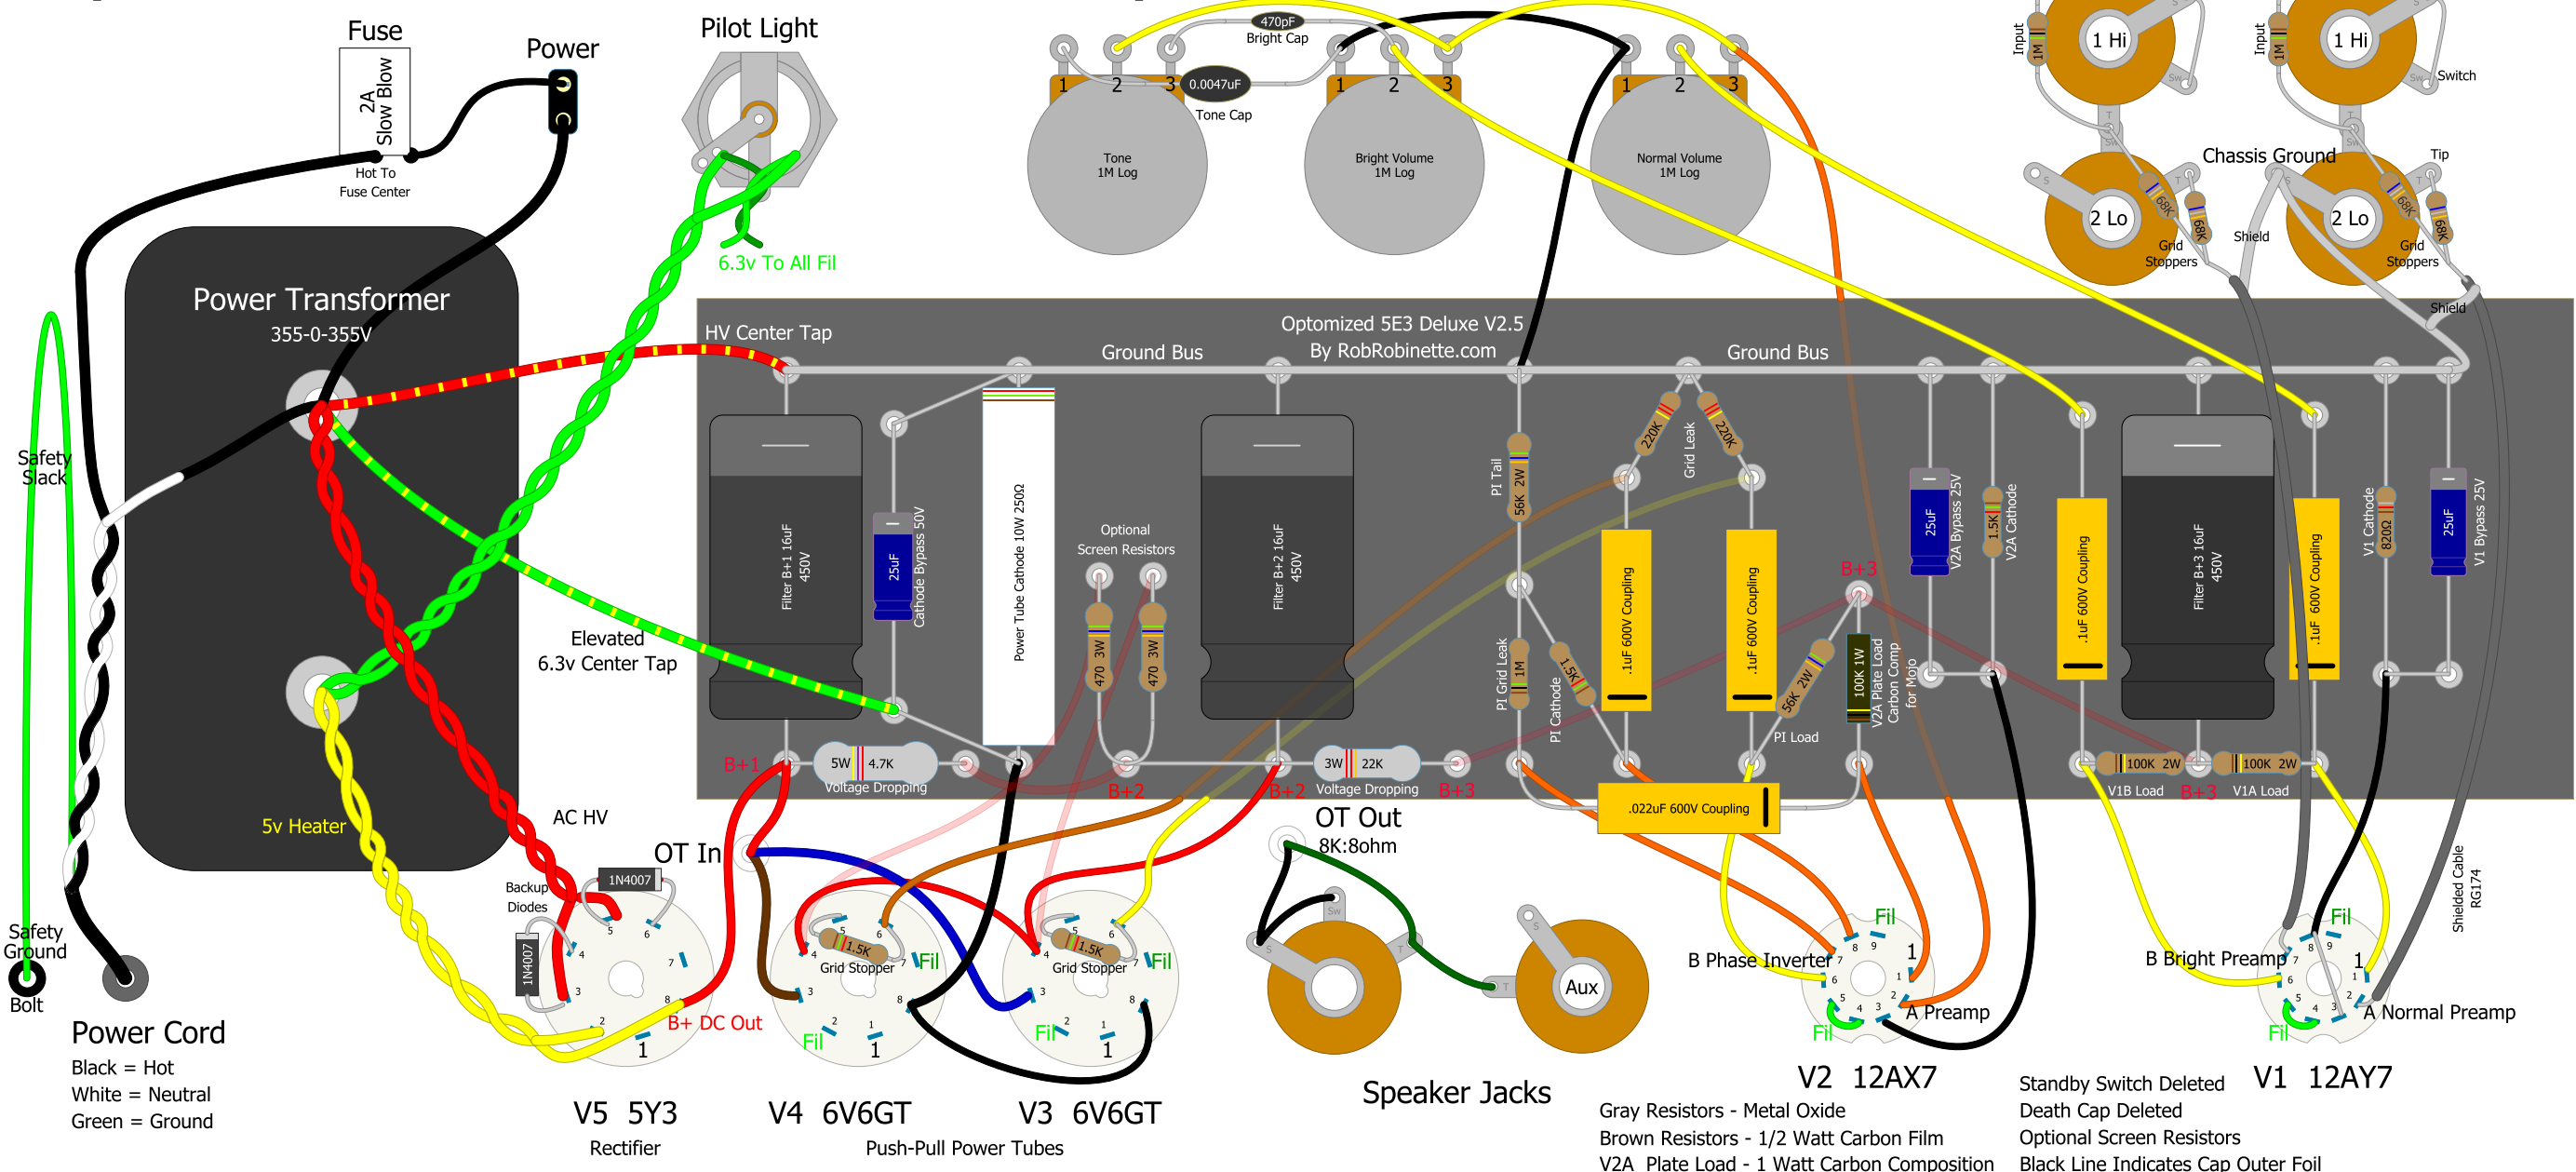

Optimized 5E3 "Deluxe" Amplifier

Power Cord
Black = Hot
White = Neutral
Green = Ground

V5 5Y3 Rectifier
V4 6V6GT Push-Pull Power Tubes
V3 6V6GT Push-Pull Power Tubes

Speaker Jacks

V2 12AX7
B Phase Inverter
A Preamp
Fil

V1 12AY7
B Bright Preamp
A Normal Preamp
Fil