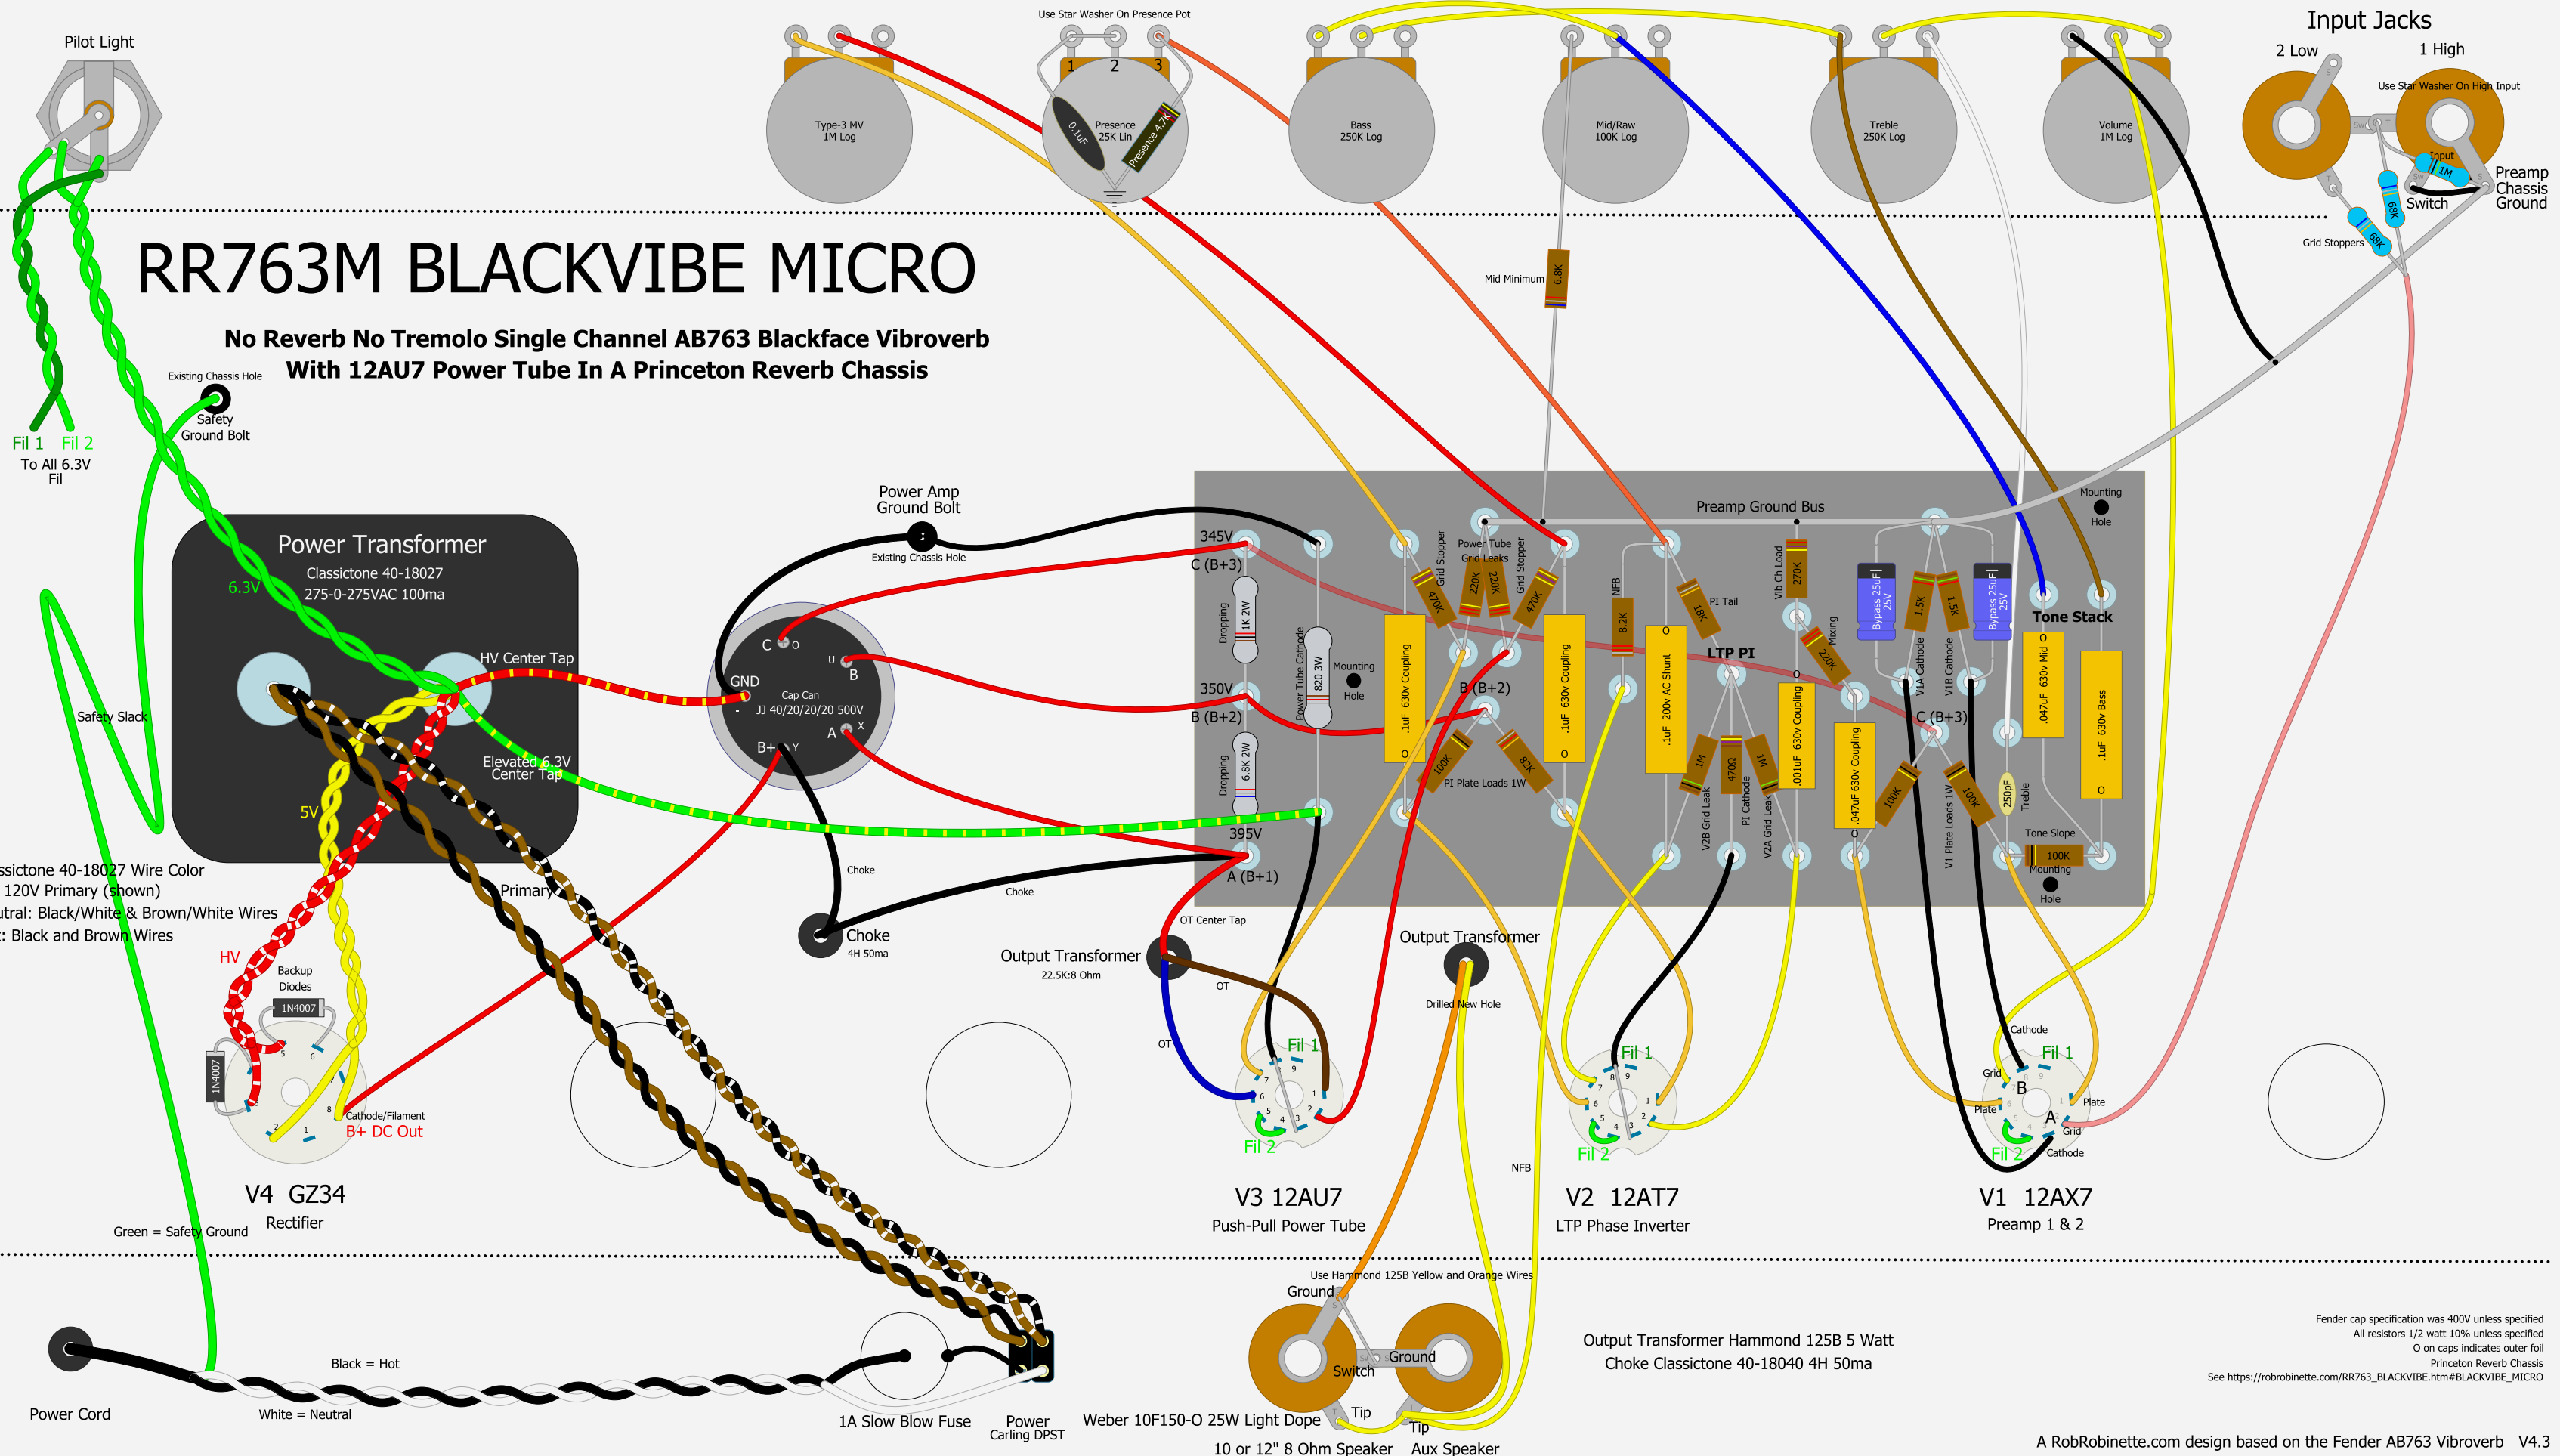

# RR763M BLACKVIBE MICRO

**No Reverb No Tremolo Single Channel AB763 Blackface Vibroverb  
With 12AU7 Power Tube In A Princeton Reverb Chassis**

Fil 1 Fil 2  
To All 6.3V  
Fil

Classictone 40-18027 Wire Color  
For 120V Primary (shown)  
Neutral: Black/White & Brown/White Wires  
Hot: Black and Brown Wires

Green = Safety Ground

Black = Hot  
White = Neutral

Fender cap specification was 400V unless specified  
All resistors 1/2 watt 10% unless specified  
O on caps indicates outer foil  
Princeton Reverb Chassis  
See [https://robinette.com/RR763\\_BLACKVIBE.htm#BLACKVIBE\\_MICRO](https://robinette.com/RR763_BLACKVIBE.htm#BLACKVIBE_MICRO)