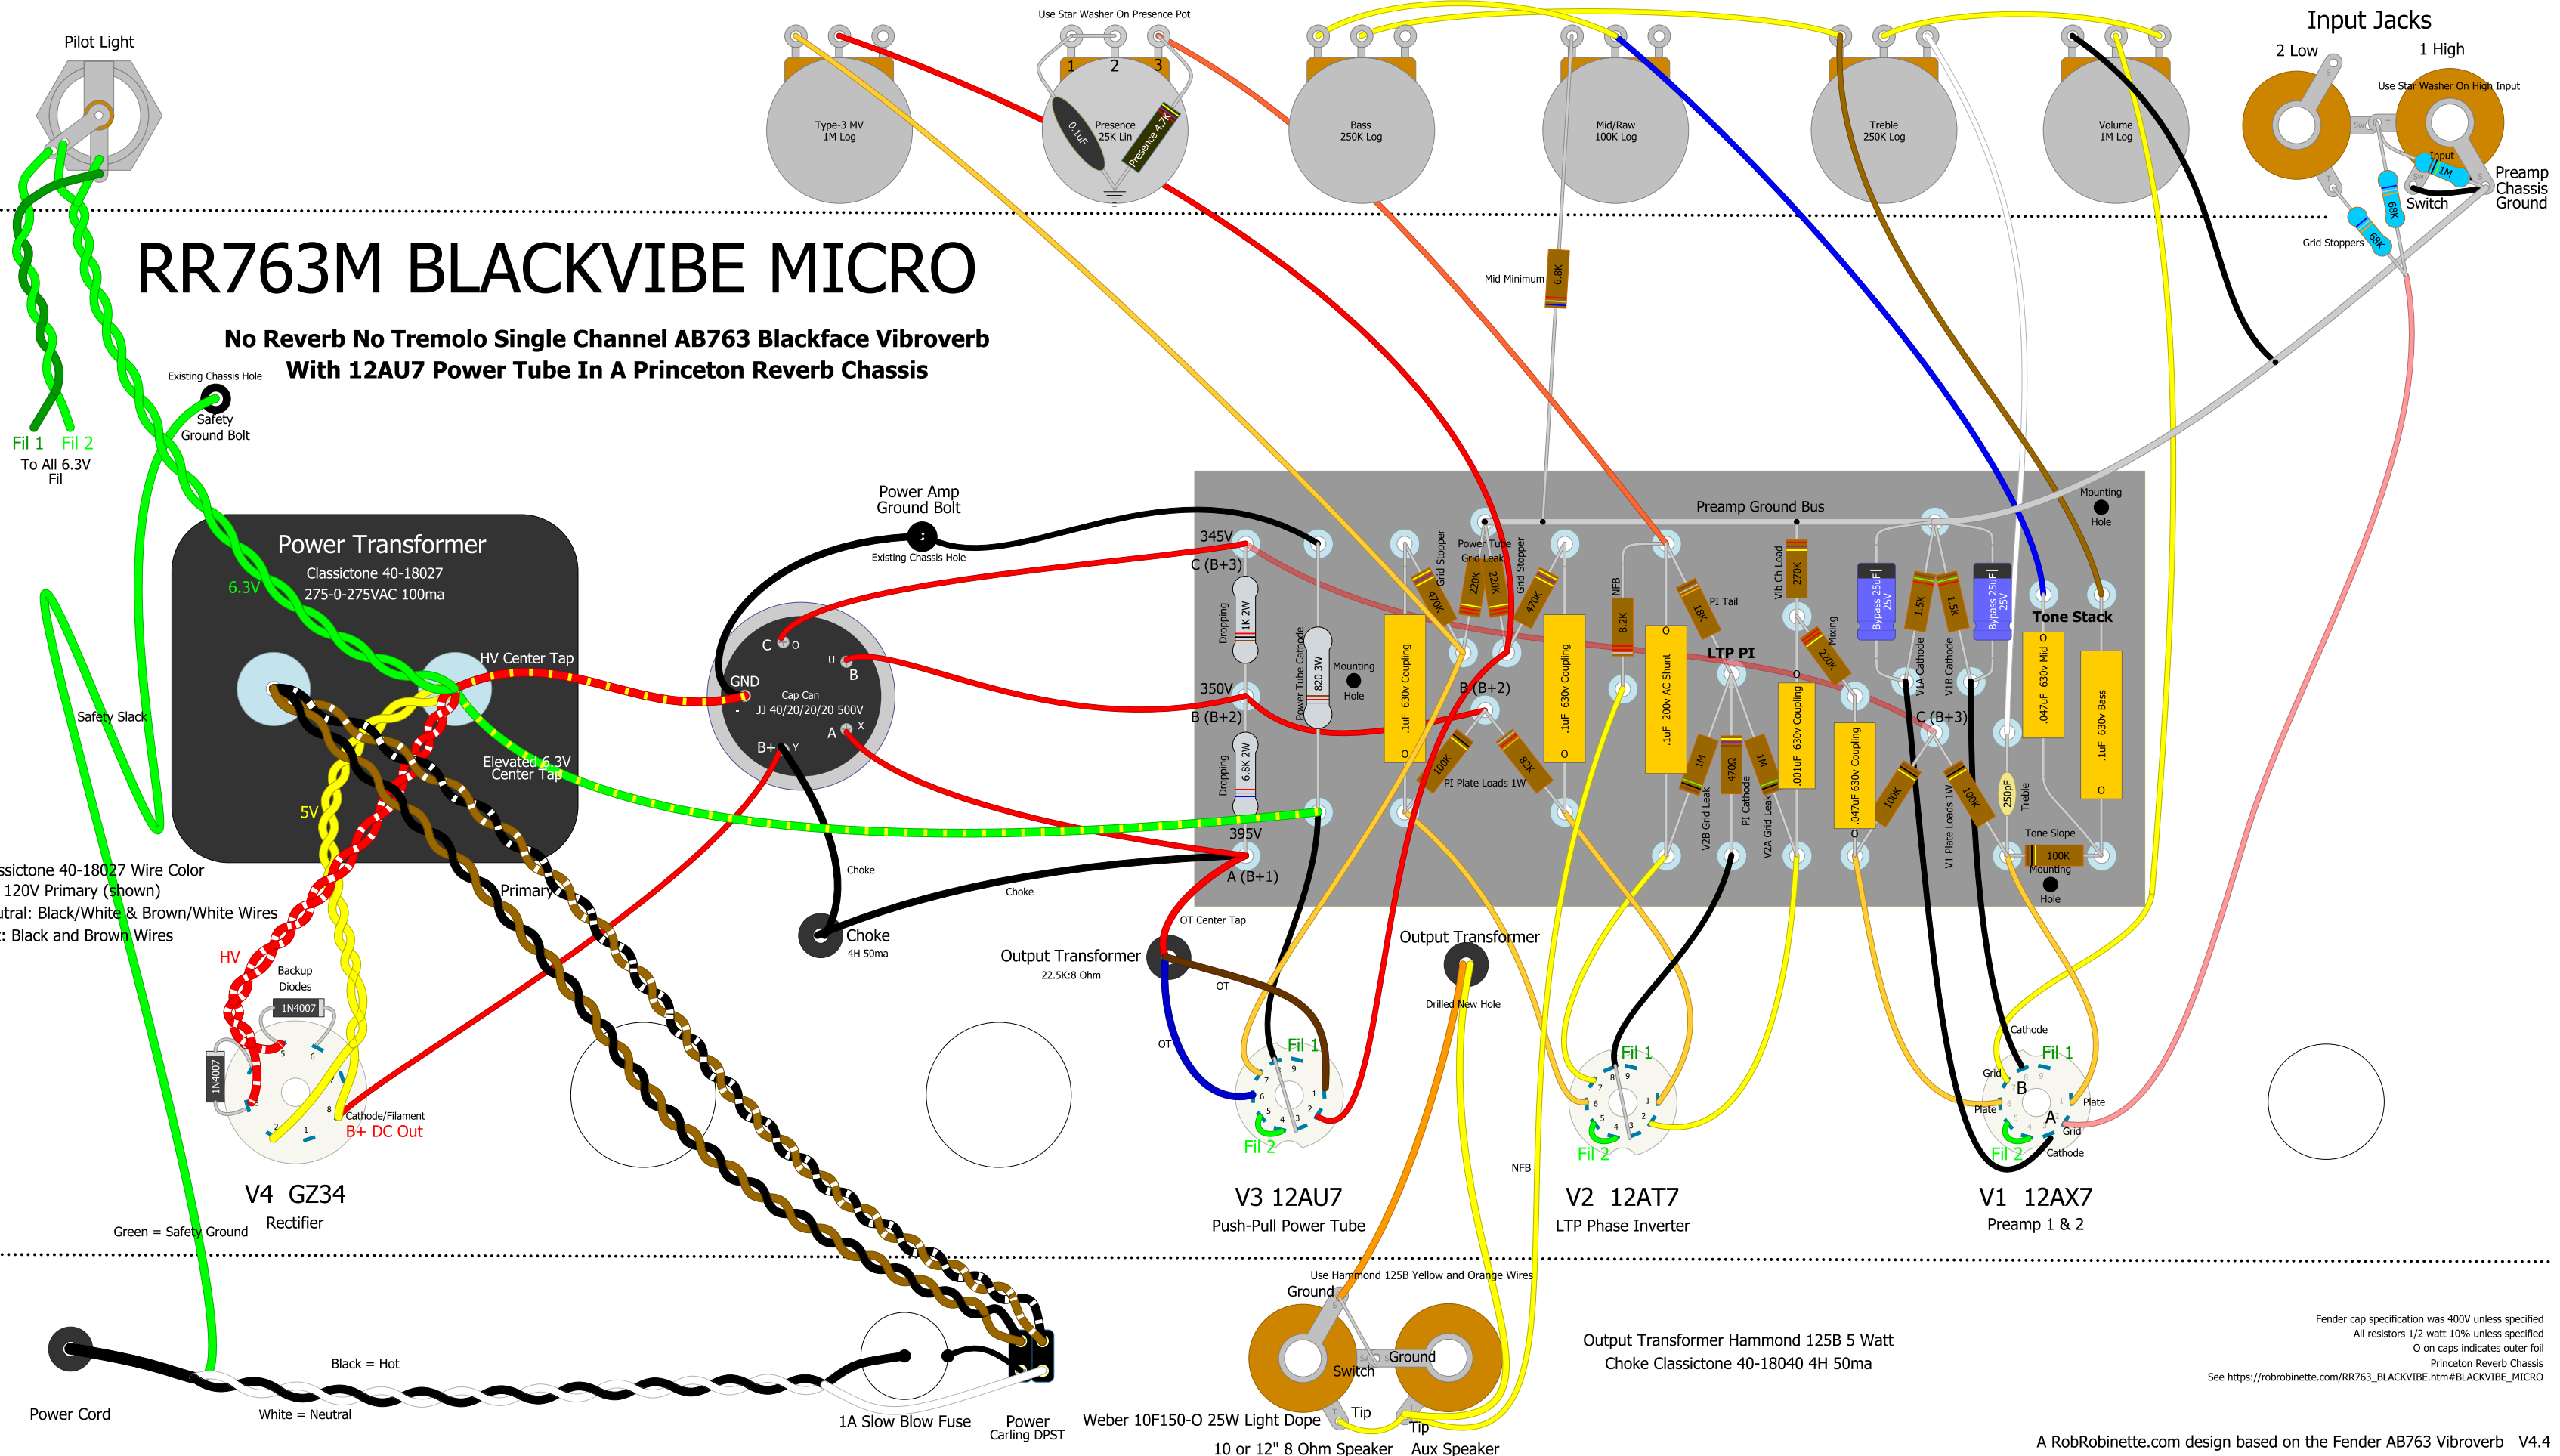

RR763M BLACKVIBE MICRO

**No Reverb No Tremolo Single Channel AB763 Blackface Vibroverb
With 12AU7 Power Tube In A Princeton Reverb Chassis**

Fil 1 Fil 2
To All 6.3V Fil

Classictone 40-18027 Wire Color
For 120V Primary (shown)
Neutral: Black/White & Brown/White Wires
Hot: Black and Brown Wires

Green = Safety Ground

Black = Hot
White = Neutral

Fender cap specification was 400V unless specified
All resistors 1/2 watt 10% unless specified
O on caps indicates outer foil
Princeton Reverb Chassis
See https://robinette.com/RR763_BLACKVIBE.htm#BLACKVIBE_MICRO