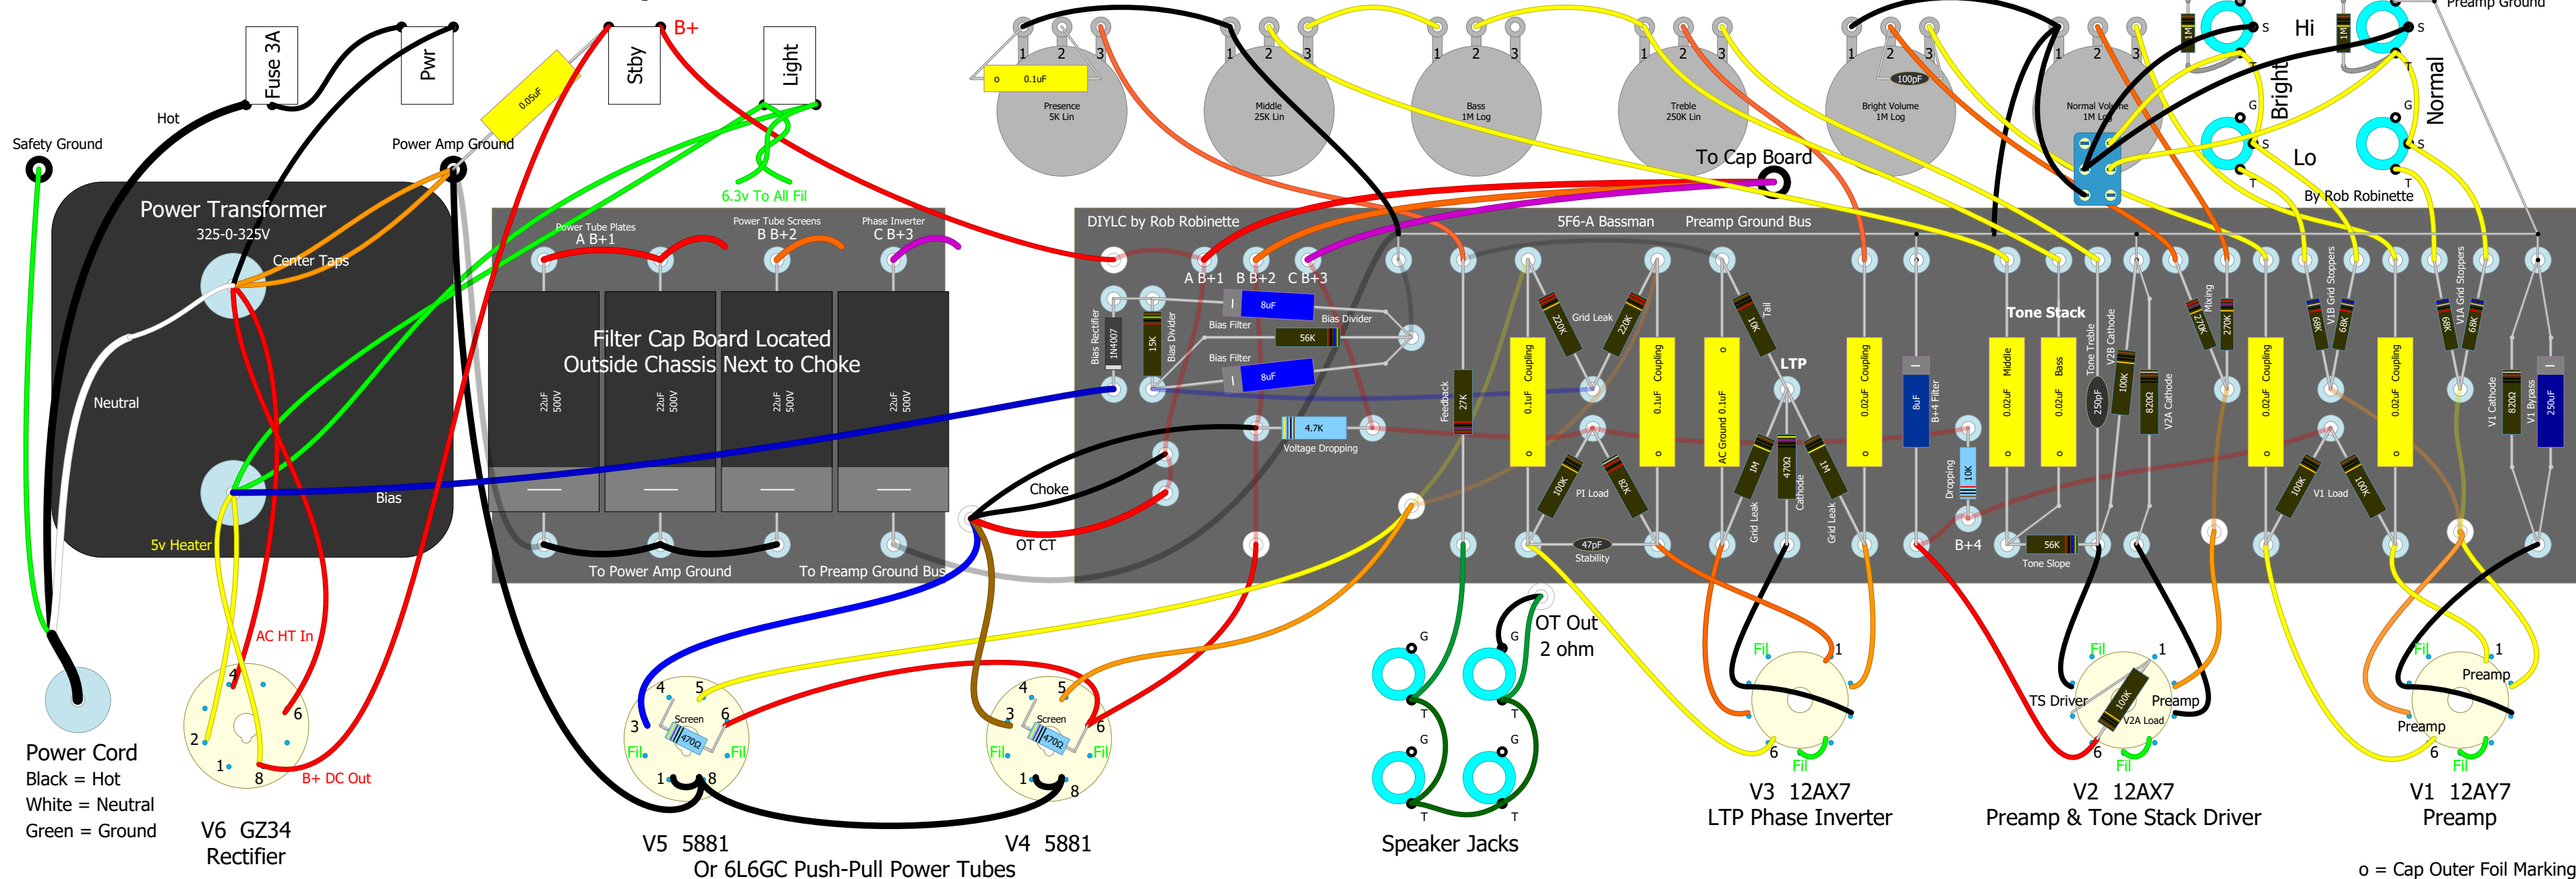

# 5F6-A "Bassman" Amplifier

o = Cap Outer Foil Marking