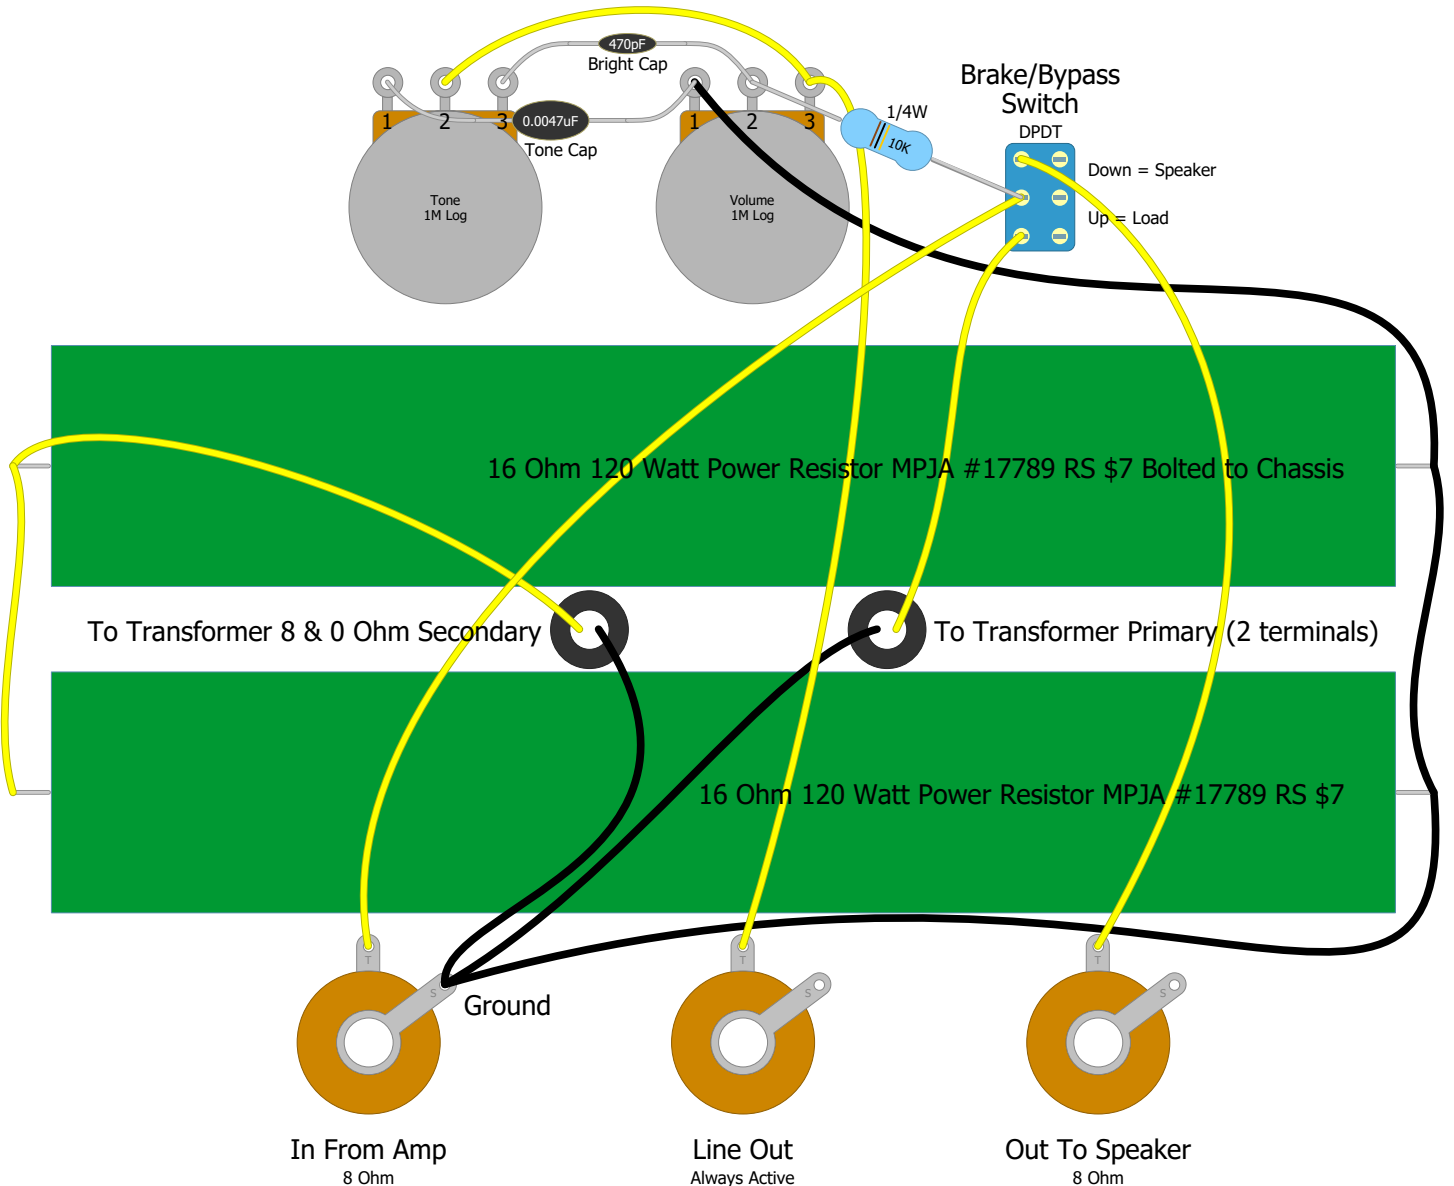

RobRob Reactive Power Brake

Rated for 100 Watts

Transformer: Parts Express #300-225 \$15